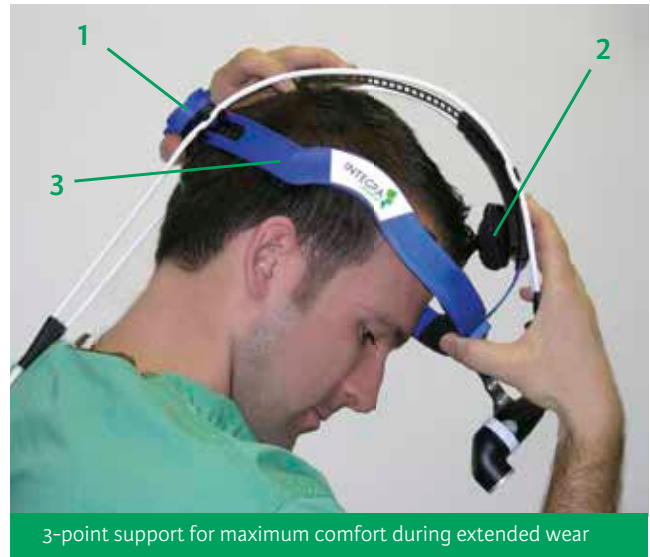

3 – Membrane Activation Switch

- Digitally controls light intensity in accurate 5% increments
- Activates display of system status

* Data on file at Integra

UltraLite® Pro – Maximum Comfort

1 – Occipital Basket

- Balances and distributes the weight of the headlight and reduces neck strain

2 – Cranial Support Pad

- Stabilizes the headlight

3 – Adjustable Headband

- Provides perfect sizing without temporal compression

Maximum Headlight Performance

Superior optics

- Optimized light output*
- Superior color fidelity

Enhanced Design

- New, lighter design
- 3-Point Support System for comfortable stability
- Extended linkage for better vertical alignment with surgical loupes