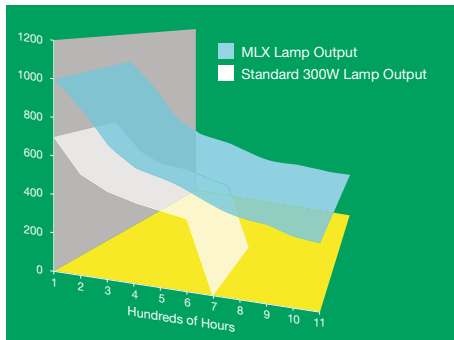

3 – Membrane Activation Switch

- Digitally controls light intensity in accurate 5% increments
- Activates display of system status

* Data on file at Integra

UltraLite® Pro – Maximum Comfort

1 – Occipital Basket